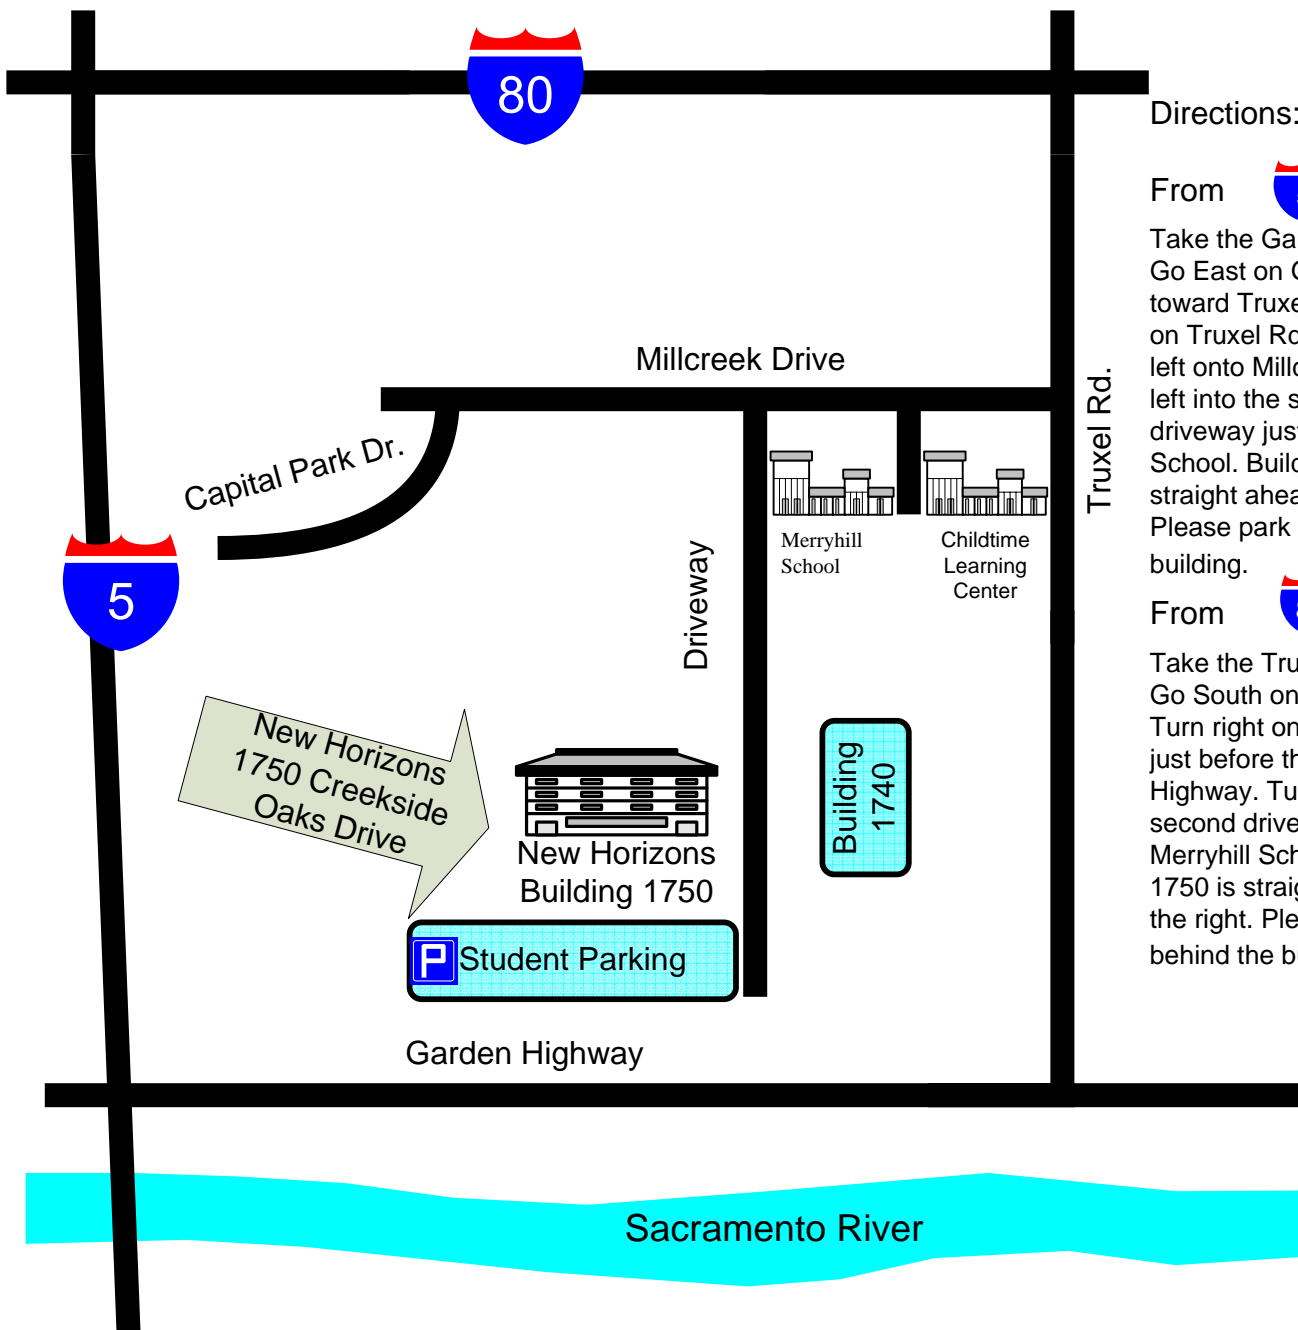

New Horizons CLC of Sacramento

Our New Home

**1750 Creekside Oaks Drive
Suite 150
Sacramento, CA 95833
916 609 4700**

**Student parking is in rear of building
Online map services are incorrect and take you to apartment complex
north of actual location.**

Directions:

From 
Take the Garden Hwy Exit. Go East on Garden Hwy toward Truxel Rd. Turn left on Truxel Rd. Take the first left onto Millcreek Dr. Turn left into the second driveway just past Merryhill School. Building 1750 is straight ahead on the right. Please park behind the building.

From 
Take the Truxel Rd. Exit. Go South on Truxel Rd. Turn right on Millcreek Dr just before the Garden Highway. Turn left into the second driveway just past Merryhill School. Building 1750 is straight ahead on the right. Please park behind the building.